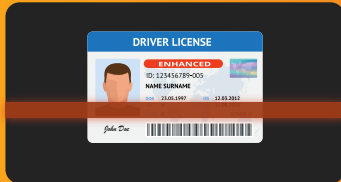

Ultraviolet Light Features

State seals or other designs
visible only in UV light

Bar Code, RFID and Magstripe Features

Machine-readable data scanned
and cross-matched to front of ID
document

Authenticate

Insert ID into the document reader at a kiosk, point of sale, or front desk

ID is scanned and cross-referenced against our industry-leading database of global ID documents

Encoded and printed data is evaluated to ensure the security features unique to the document are present

Scan is completed in a few seconds with easy to interpret results