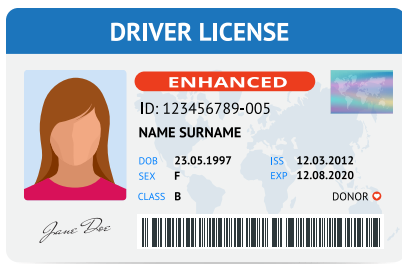

TrueAuthentication®

Reduce the Risk of Fraud and Fines
with Advanced ID Authentication

White Light Features

Features and patterns visible to
the naked eye

The Veridocs ID authentication module verifies a wide array of security features unique to a particular ID against a frequently updated database of domestic and global identification documents including passports and driver's licenses. Our Evolution platform offers this module on an easy-to-use interface. TrueAuthentication also integrates with third-party systems.