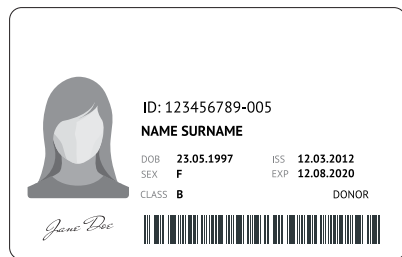

Near-Infrared Features

Light-absorbing inks applied
only to certain fields